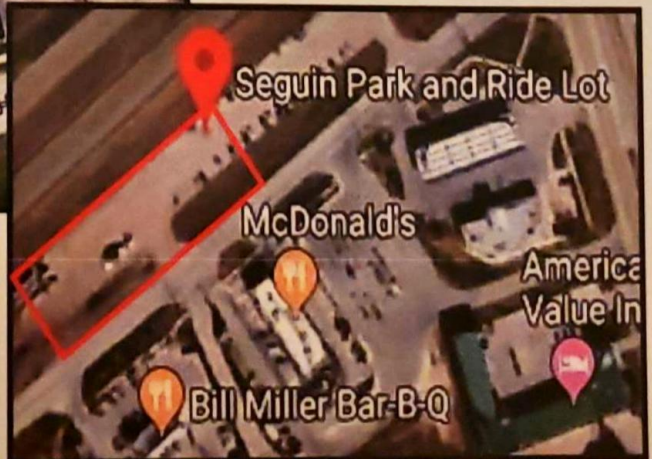

PICK UP LOCATIONS

1. Market Square:

143 La Trinidad St.

San Antonio, TX 78210

(On the Corner of W. Commerce & Pecos St.
Between W. Commerce & Dolorosa St.)

2. San Antonio Travel Center

8755 IH-10 Frontage Rd.

San Antonio, TX 78109

(Exit #585 off of Interstate 10

Church's Chicken/Chevron Station)

Please park within the boxed area.

Please park within the boxed area.

3. Seguin Park & Ride

IH-10 Frontage Rd.

Seguin, TX 78155

(Exit #607 off of Interstate 10)

Enjoy
America
By Motorcoach

Parking Locations are subject to change. Price of parking is subject to change. OK TOURS is not responsible for vandalism, theft, fire, or damages to any vehicles left on any of these properties. OK TOURS is NOT affiliated with any parking location.