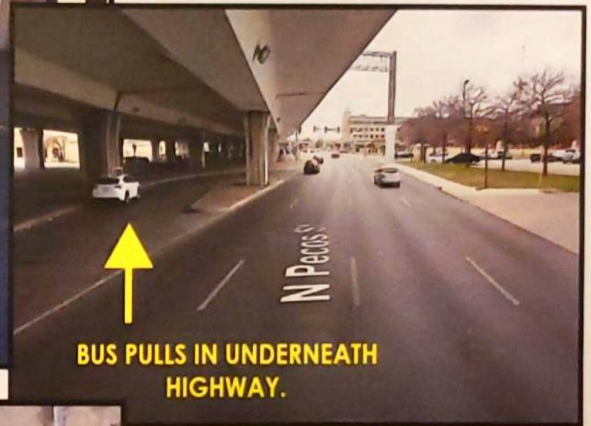

PICK UP LOCATIONS

1. Market Square:

143 La Trinidad St.

San Antonio, TX 78210

(On the Corner of W. Commerce & Pecos St.
Between W. Commerce & Dolorosa St.)

2. San Antonio Travel Center

8755 IH-10 Frontage Rd.

San Antonio, TX 78109

(Exit #585 off of Interstate 10

Church's Chicken/Chevron Station)

Please park within the boxed area.

Please park within the boxed area.

3. Seguin Park & Ride

IH-10 Frontage Rd.

Seguin, TX 78155

(Exit #607 off of Interstate 10)

Enjoy
America
By Motorcoach

Parking Locations are subject to change. Price of parking is subject to change. OK TOURS is not responsible for vandalism, theft, fire, or damages to any vehicles left on any of these properties. OK TOURS is NOT affiliated with any parking location.