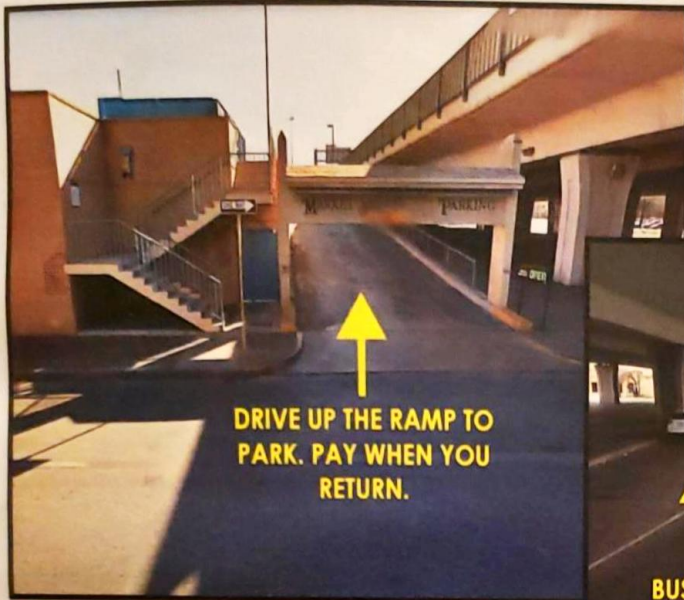

PICK UP LOCATIONS

1. Market Square:

143 La Trinidad St.

San Antonio, TX 78210

(On the Corner of W. Commerce & Pecos St.
Between W. Commerce & Dolorosa St.)

2. San Antonio Travel Center

8755 IH-10 Frontage Rd.

San Antonio, TX 78109

(Exit #585 off of Interstate 10

Church's Chicken/Chevron Station)

Please park within the boxed area.

Please park within the boxed area.

3. Seguin Park & Ride

IH-10 Frontage Rd.

Seguin, TX 78155

(Exit #607 off of Interstate 10)

Enjoy
America
By Motorcoach

Parking Locations are subject to change. Price of parking is subject to change. OK TOURS is not responsible for vandalism, theft, fire, or damages to any vehicles left on any of these properties. OK TOURS is NOT affiliated with any parking location.